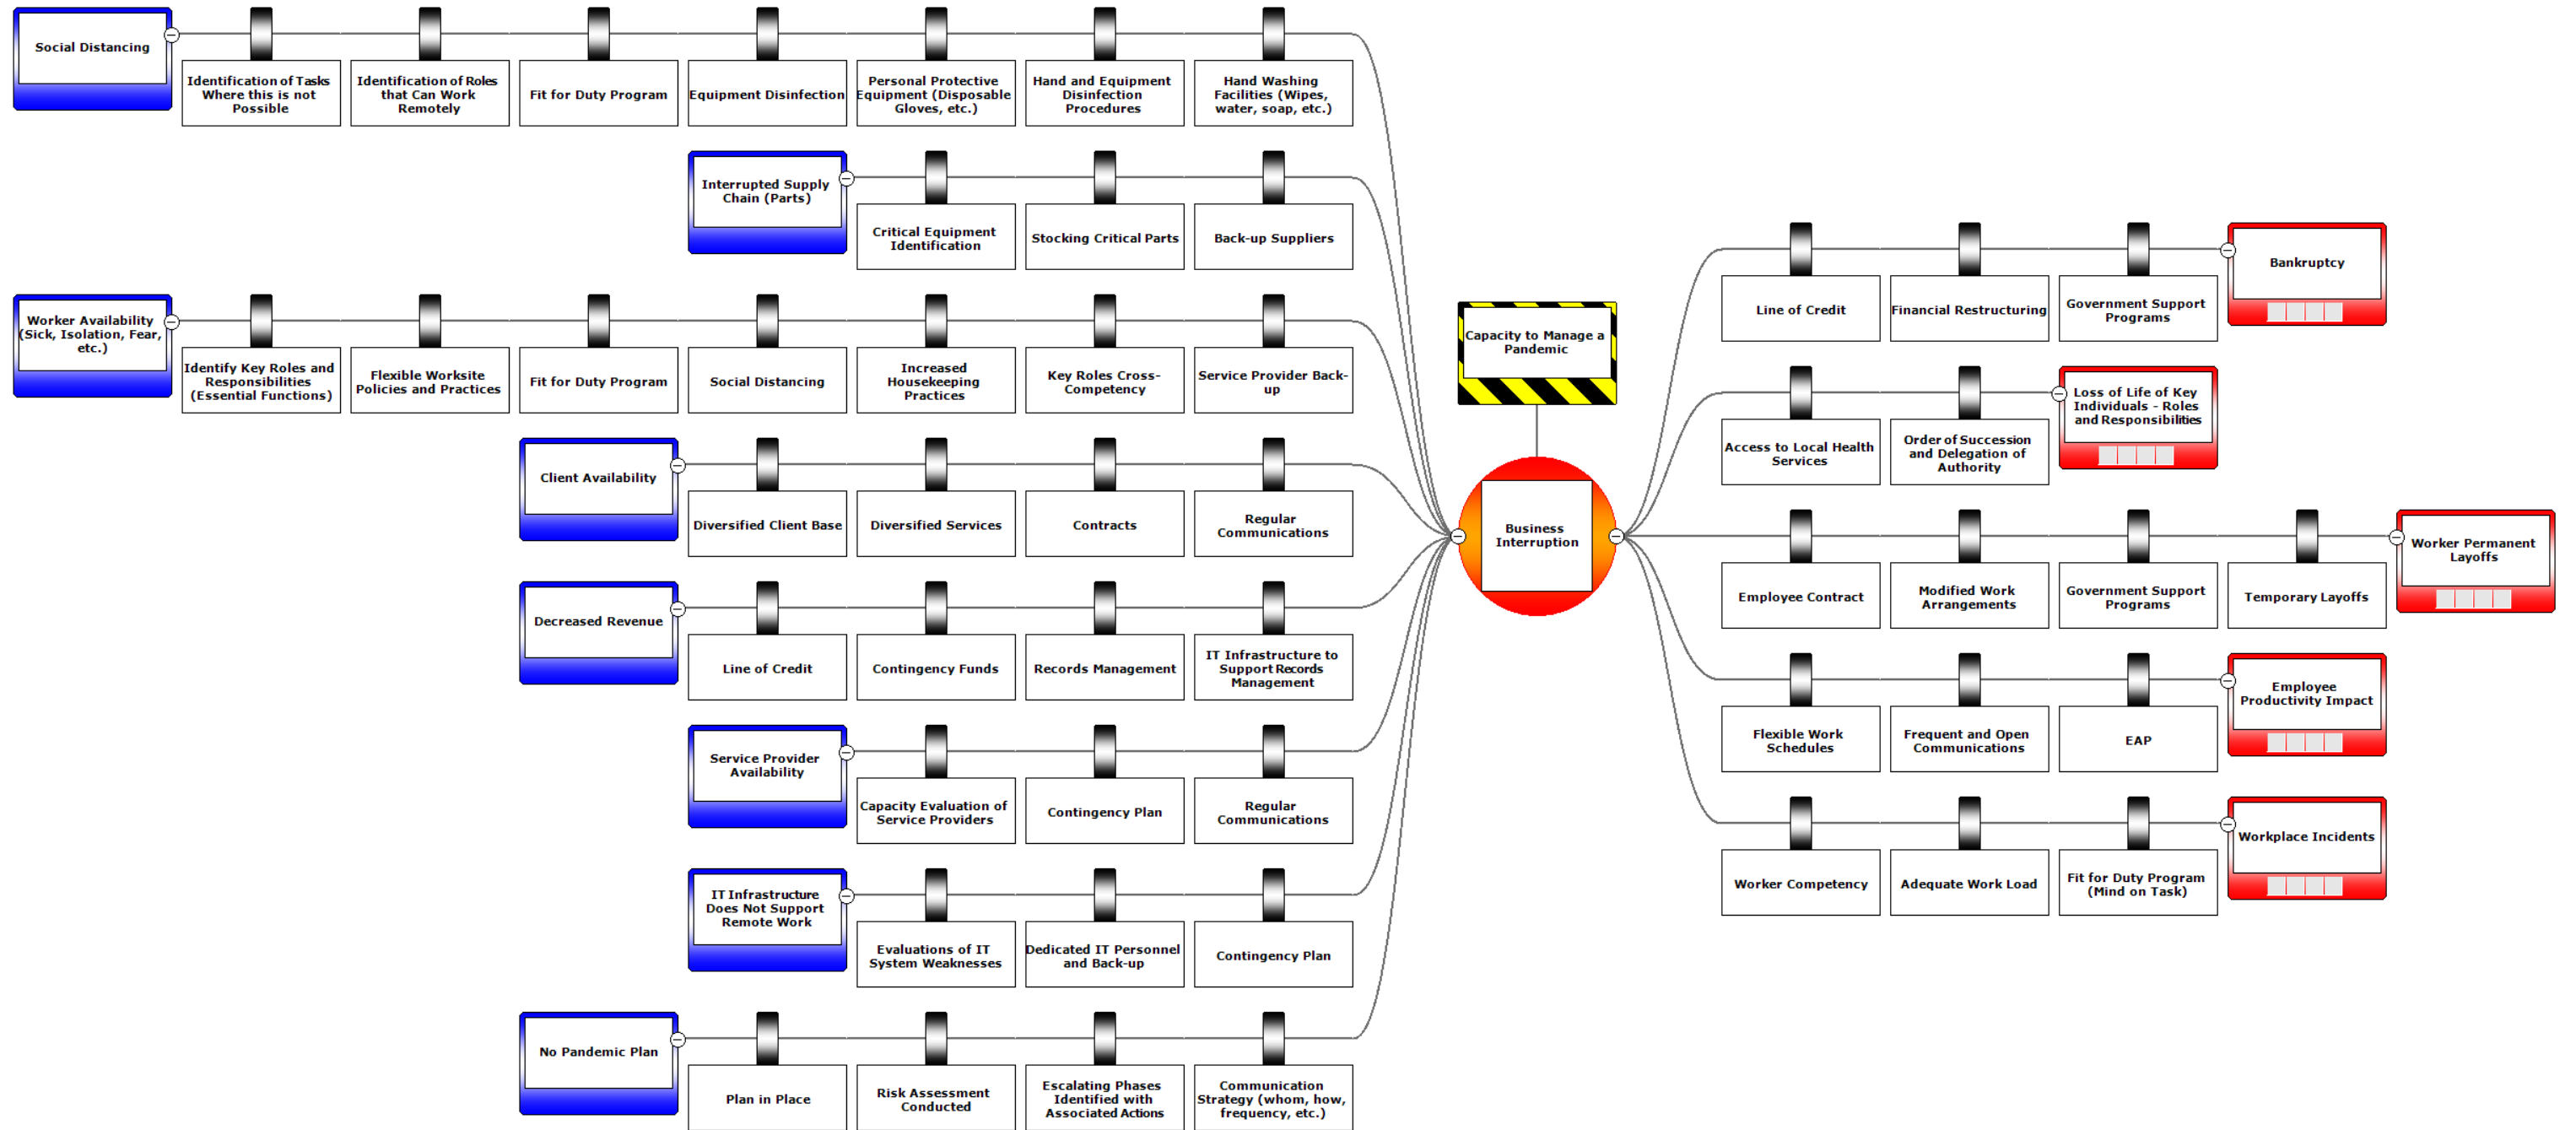

# Pandemic Bowtie Example

\*Threats are represented in blue on the left with the event in the middle and consequences on the right in red. Barriers are represented by the black-outlined boxes.